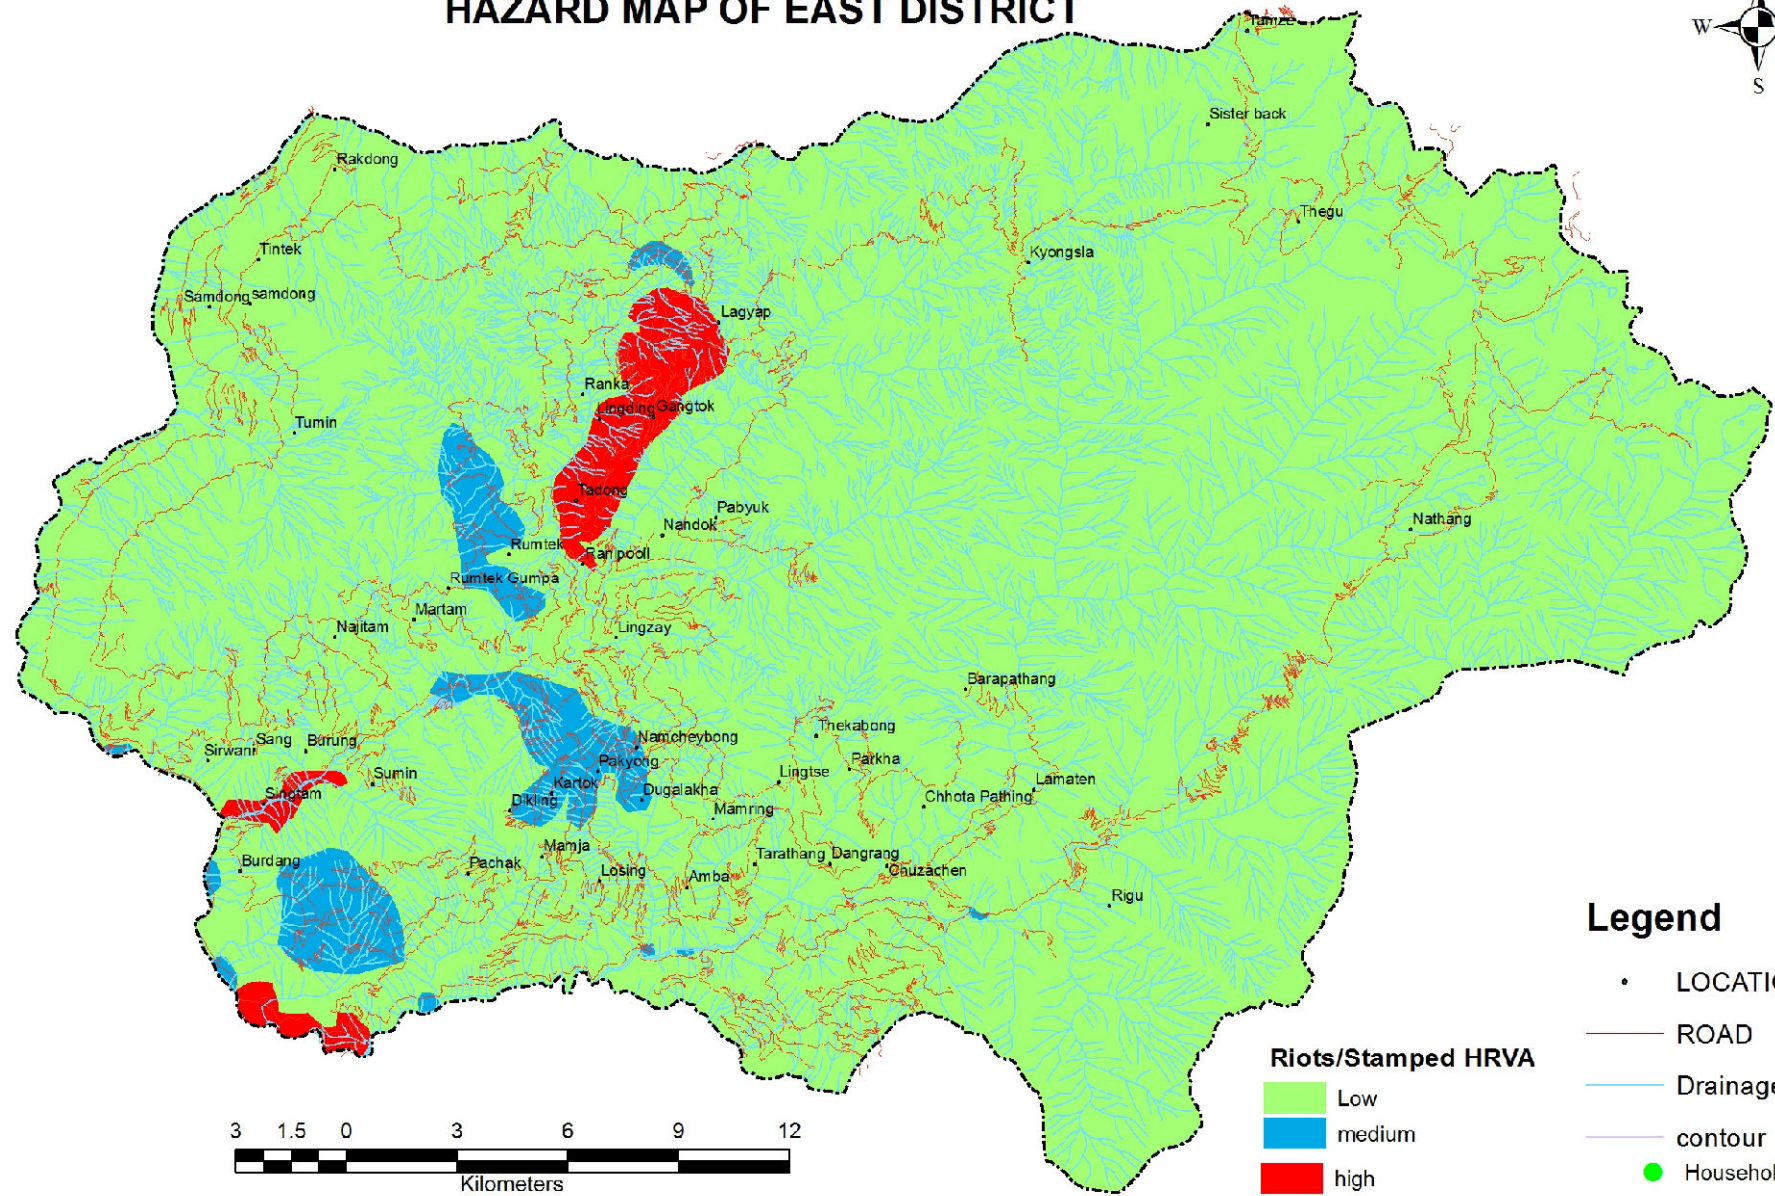

SUSCEPTIBILITY/VULNERABILITY TO RIOTS/STAMPED HAZARD MAP OF EAST DISTRICT

- Legend**
- LOCATION
 - ROAD
 - Drainage
 - contour
 - Household
- Riots/Stamped HRVA**
- Low
 - medium
 - high